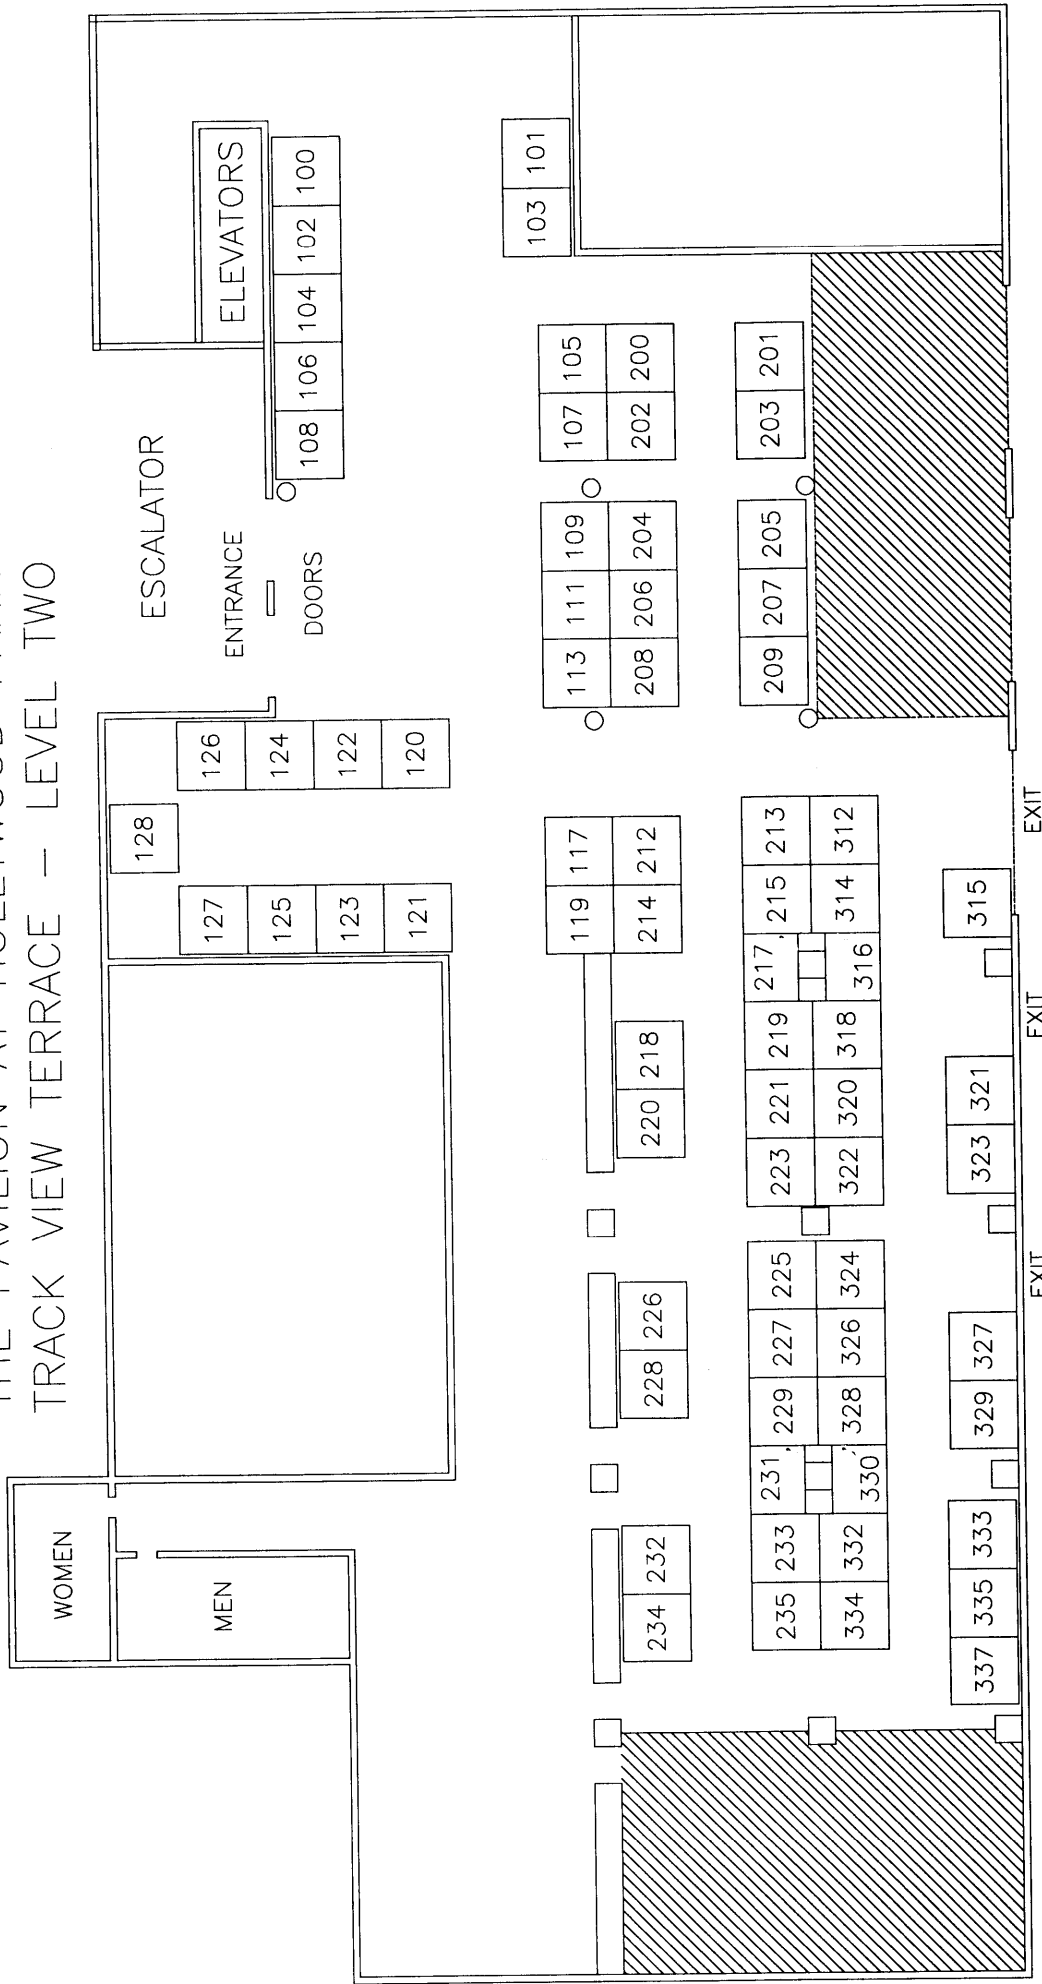

## THE PAVILION AT HOLLYWOOD PARK TRACK VIEW TERRACE – LEVEL TWO

SCALE: 0' 5' 10' 20' 30'  
 BOOTH SIZE: (69) 10'x10', (4) 8'x10'  
 TOTAL BOOTHS: 73  
 ▲ : FIRE EXTINGUISHER/HOSE/ALARM

SHOW READY  
 1350 PALOMARES AVENUE, UNIT C  
 LA VERNE, CA 91750  
 (909)596-2999  
 FAX: (909)596-2995  
 rev. 5.03.13